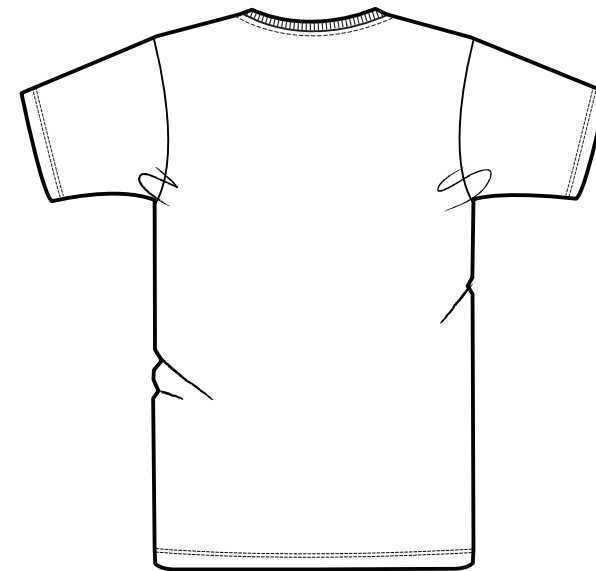

FRONT

BACK

SIZES		3-4 y	5-6y	7-8y	9-11y	12-14y
A	Half Chest 2,5cm below armhole	33	35	37	40	43
B	Body Length (from HPS)	45	49	53	57	61
C	Sleeve length	11,5	12,5	13,5	15	16,5